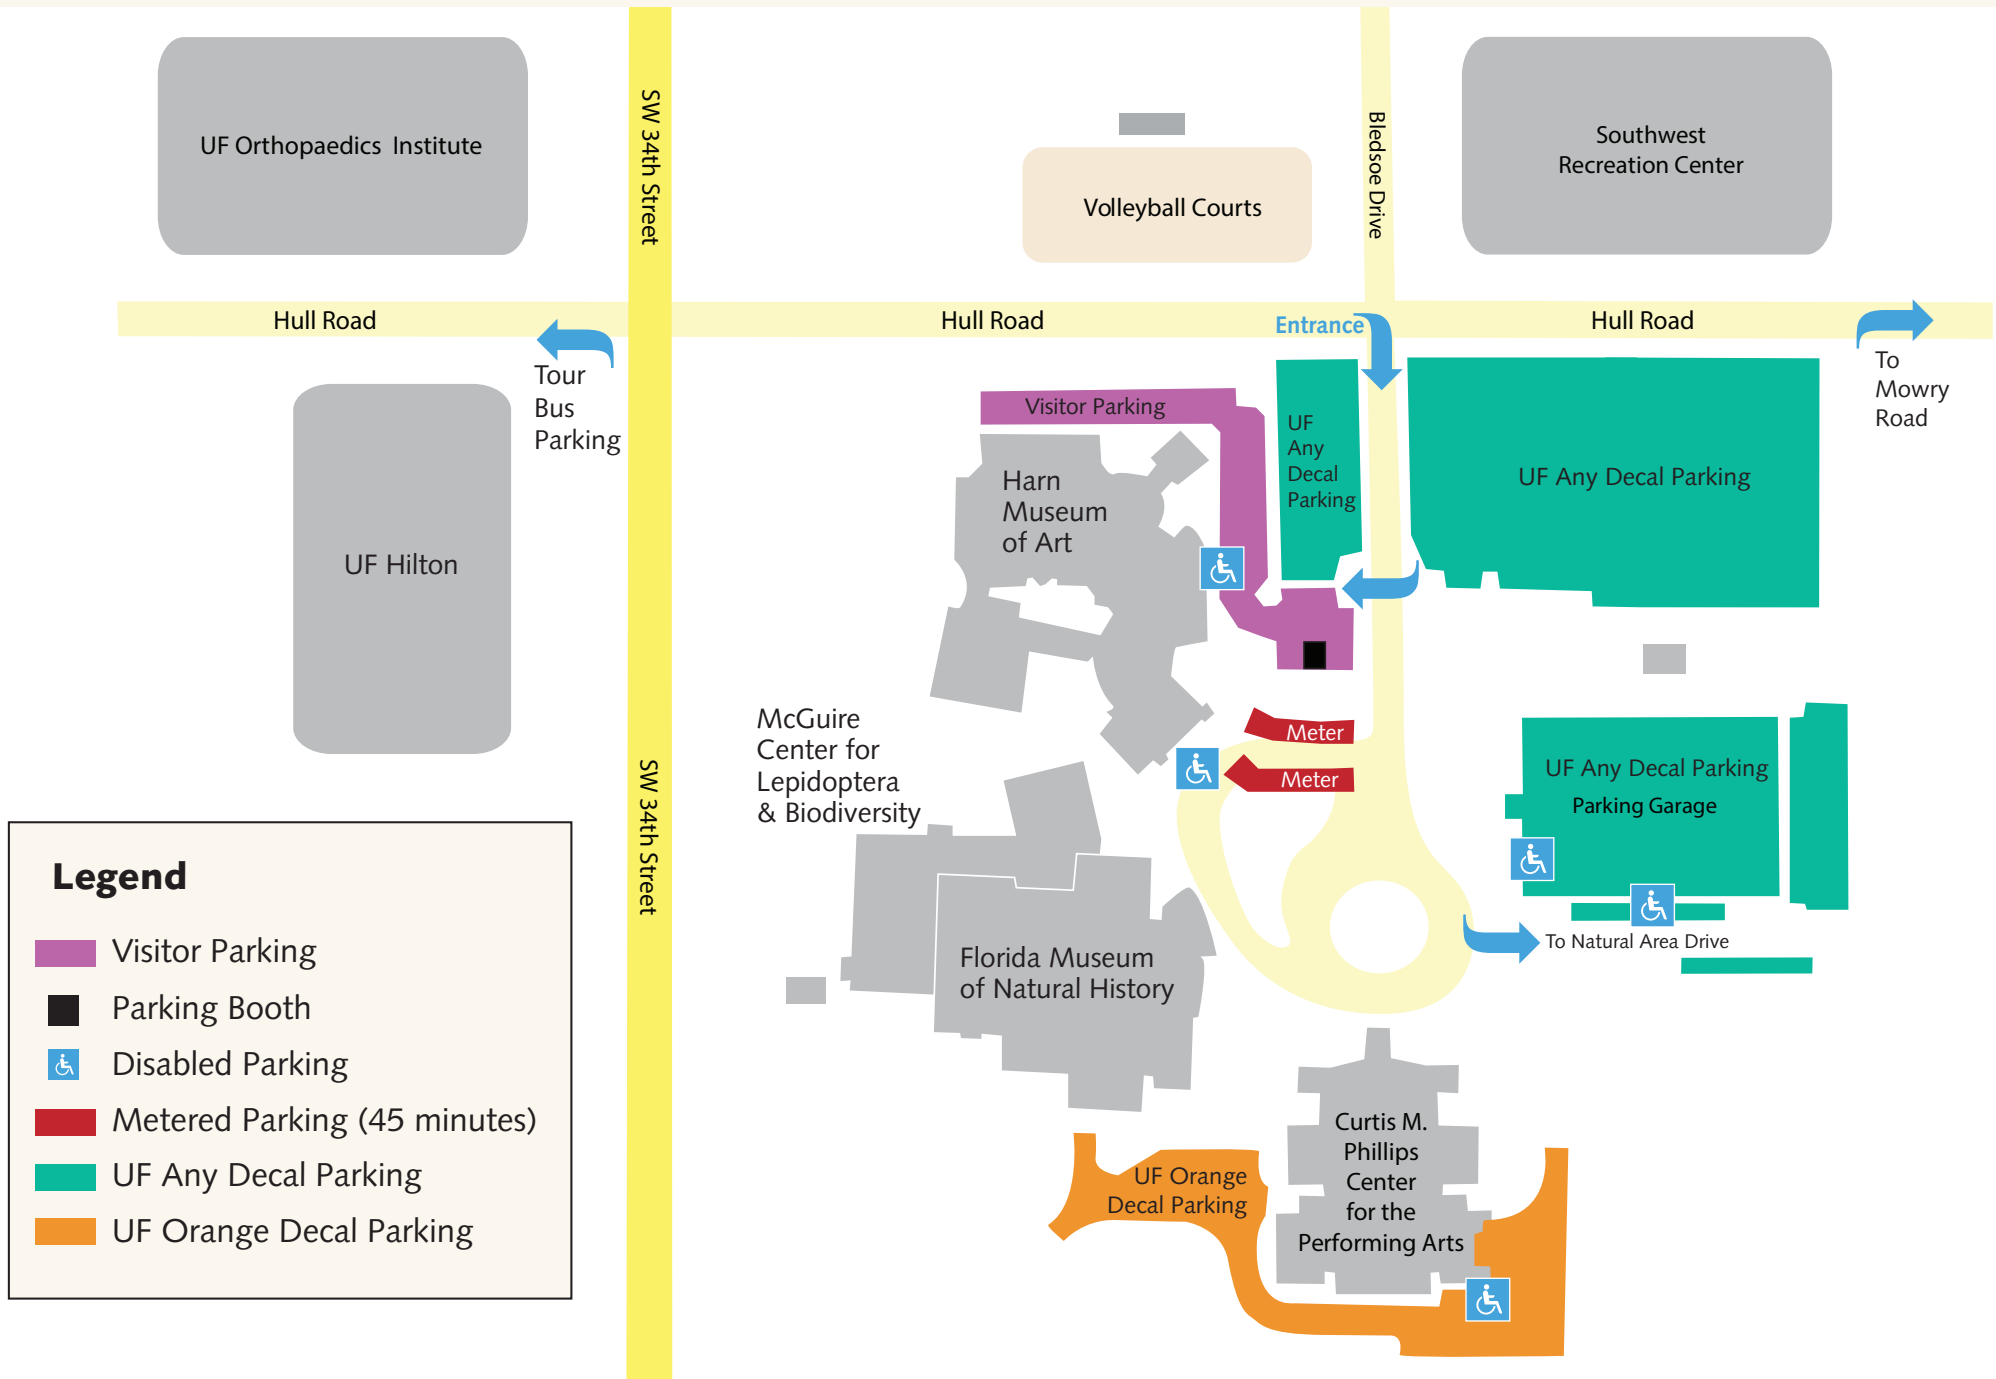

Parking is \$4 per day (cash only), 8:30 a.m.-3:30 p.m., Monday through Friday (no charge after 3:30 p.m.), and free on weekends and state and university holidays.

Legend

- Visitor Parking
- Parking Booth
- Disabled Parking
- Metered Parking (45 minutes)
- UF Any Decal Parking
- UF Orange Decal Parking